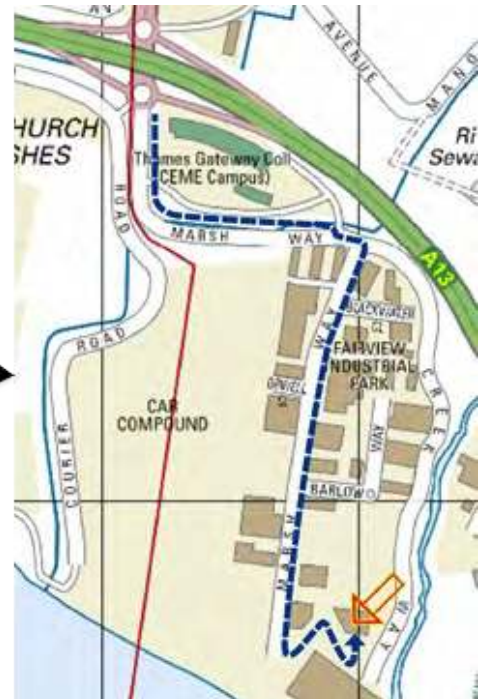

Driving:

From A13 westbound, exit at A1306 signposted Dagenham East (A1306), Hornchurch, Elm Park (A125). Take first exit from roundabout, sharp left turn signposted Fairview Industrial Estate. After half a mile turn right into Fairview Industrial Park and stay on Marsh Way for another half a mile. Go through gates at the end of Marsh Way marked "Private Road – No turning" and turn left passing a large warehouse on your left. Function's warehouse is the next building. After bearing right the building will be in front of you.

From A13 eastbound, exit at A1306 signposted Dagenham East (A1306), Hornchurch. Turn right at Roundabout, taking fourth exit. Bear left at second roundabout signposted Fairview Industrial Estate. After half a mile turn right into Fairview Industrial Park and stay on Marsh Way for another half a mile. Go through gates at the end of Marsh Way marked "Private Road – No turning" and turn left passing a large warehouse on your left. Function's warehouse is the next building. After bearing right the building will be in front of you.

For any queries please contact:

Paul Stephens Warehouse Manager on: **07508 341853** or **020 7138 3260**